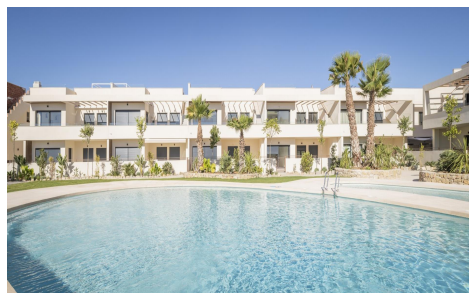

CBH43848F

DESIGN BUNGALOW BY THE SEA

€370,000

2

2

100m²

42m²

DESIGN BUNGALOW BY THE SEA Residential in a newly developed area just 250m from the sea. Excellent location very close to the urban center of Torrevieja and surrounded by services, shops and restaurants. The Torrevieja General Hospital and the marina are also nearby. Excellent residential with a beautiful garden, swimming pool and fitness area. Enjoy this complete, modern, and charming bungalow with a minimalist design. 1074