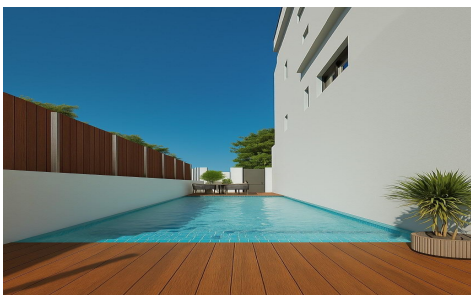

CBH81458Y

**New Build Apartments Just 100 m from the Beach €949,900**

3

3

171m<sup>2</sup>

N/A

New Build Apartments Just 100 m from the Beach in Lo Pagan, San Pedro del Pinatar Exclusive Coastal Residential in a Prime Location This new construction residential complex consists of only 10 modern apartments located in Lo Pagan San Pedro del Pinatar less than 100 meters from the beach. Set in one of the most attractive areas of the Mar Menor this development offers a perfect combination of seaside living comfort and excellent investment potential. Lo Pagan is well known for its relaxed atmosphere natural mud baths and proximity to both the Mar Menor and the Mediterranean Sea. Modern Apartments and a Unique Penthouse Option The project...(Ask for More Details!)