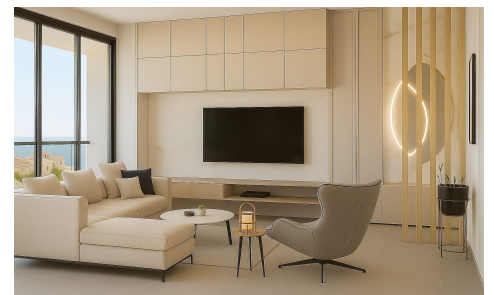

CBH81458Y

**New Build Apartments Just 100 m from the Beach €949,900**

3

3

171m<sup>2</sup>

N/A

New Build Apartments Just 100 m from the Beach in Lo Pagan, San Pedro del Pinatar Exclusive Coastal Residential in a Prime Location This new construction residential complex consists of only 10 modern apartments located in Lo Pagan San Pedro del Pinatar less than 100 meters from the beach. Set in one of the most attractive areas of the Mar Menor this development offers a perfect combination of seaside living comfort and excellent investment potential. Lo Pagan is well known for its relaxed atmosphere natural mud baths and proximity to both the Mar Menor and the Mediterranean Sea. Modern Apartments and a Unique Penthouse Option The project...(Ask for More Details!)