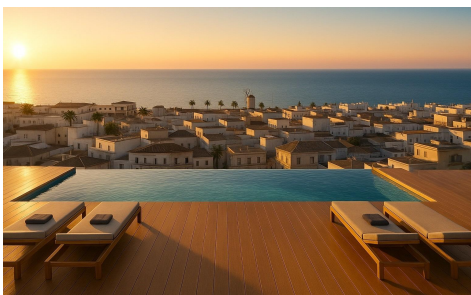

## New Build Tourist Apartments Near the Beach €158,900

0

1

N/A

N/A

N/A

New Build Tourist Apartments Near the Beach in Lo Pagan, San Pedro del Pinatar Exclusive Coastal Residential with Tourist License This new build residential complex consists of 17 modern tourist licensed apartments located in Lo Pagan, San Pedro del Pinatar, just 700 meters from the beach. Situated in one of the most attractive areas of the Mar Menor, this development offers an excellent opportunity to enjoy the Mediterranean lifestyle while benefiting from strong rental investment potential. Lo Pagan is a well established coastal area known for its relaxed atmosphere, natural mud baths and proximity to both the Mar Menor and the Mediterranean Sea. Modern Studios and One...(Ask for More Details!)