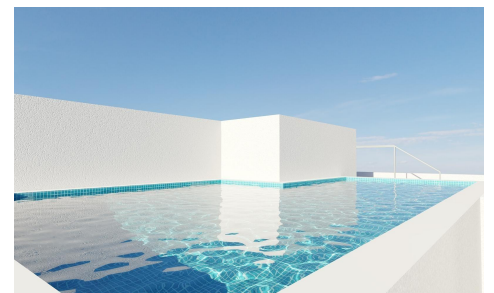

CBH68994B

New Build Apartments in Torrevieja Just 400 m from Playa del Cura €119,000

2

2

103m²

N/A

New Build Apartments in Torrevieja Just 400 m from Playa del Cura Prime Location in the Heart of Torrevieja Discover these brand new apartments and penthouses in one of the most sought after areas of Torrevieja, only 400 m from Playa del Cura and just 150 m from the seafront promenade. Located in the city centre, this vibrant neighborhood offers all essential services within walking distance, including supermarkets, shops, restaurants, cafes and public transport. Torrevieja is a well known coastal city on the Costa Blanca, famous for its mild Mediterranean climate, lively atmosphere and year round lifestyle by the sea. Modern Apartments with Spacious Layouts This exclusive...(Ask for More Details!)