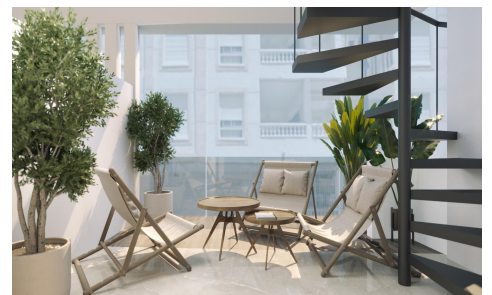

Modern New Build Apartments in the Heart of Torrevieja ~~€440,000~~ **€410,000**

2

2

87m²

N/A

Modern New Build Apartments in the Heart of Torrevieja Prime Location Just 150 m from the Sea This exceptional new development is located in the very centre of Torrevieja, just 150 m from the natural swimming pools and seafront promenade, and only 500 m from Playa del Cura. Surrounded by an extensive range of services including shops, supermarkets, parks, cafés and restaurants, the area offers everything you need within a short walk. Its combination of urban convenience and coastal tranquillity makes it one of the most attractive residential areas in the city. Contemporary Apartments With 1 and 2 Bedrooms The development offers modern apartments featuring 1 or...(Ask for More Details!)