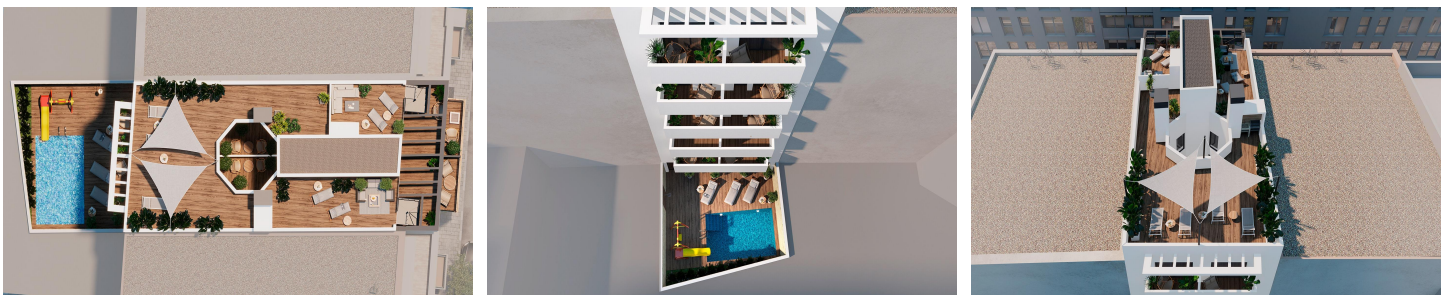

Modern Apartments Just 250m from Playa del Cura €305,000

2

2

86m²

N/A

N/A

Modern Apartments Just 250m from Playa del Cura in Torrevieja Exclusive New Development in the Heart of Torrevieja This exclusive residential project of 12 modern apartments is located just 250 meters from Playa del Cura, one of the most popular beaches in Torrevieja. Designed with a perfect balance of elegance, functionality, and Mediterranean lifestyle, the building offers a variety of layouts with 1 or 2 bedrooms, including apartments with terraces and penthouses with private solariums. Its central location provides easy access to shops, restaurants, leisure areas, and all essential services, while still maintaining a sense of comfort and tranquility. Premium Amenities for a Modern Lifestyle The development...(Ask for More Details!)