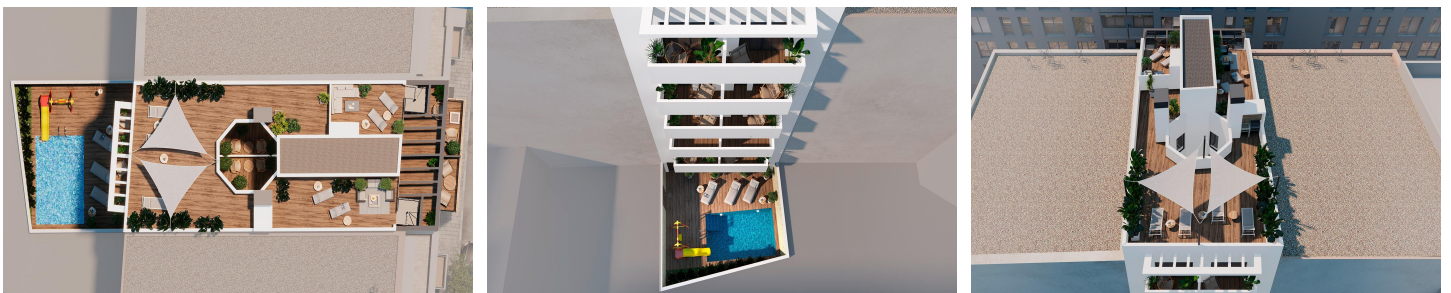

**Modern Apartments Just 250m from Playa del Cura €268,000**

2

2

86m<sup>2</sup>

N/A

Modern Apartments Just 250m from Playa del Cura in Torrevieja Exclusive New Development in the Heart of Torrevieja This exclusive residential project of 12 modern apartments is located just 250 meters from Playa del Cura, one of the most popular beaches in Torrevieja. Designed with a perfect balance of elegance, functionality, and Mediterranean lifestyle, the building offers a variety of layouts with 1 or 2 bedrooms, including apartments with terraces and penthouses with private solariums. Its central location provides easy access to shops, restaurants, leisure areas, and all essential services, while still maintaining a sense of comfort and tranquility. Premium Amenities for a Modern Lifestyle The development...(Ask for More Details!)