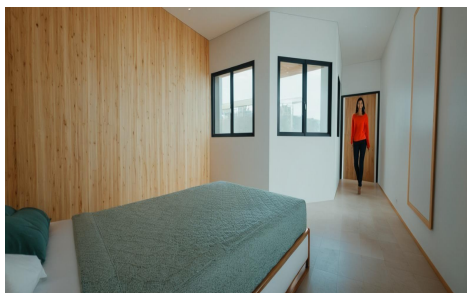

CBH90323E

**Modern, newly built apartments in the centre of Torrevieja €265,000**

Planta Primera y segunda. Estudio B y Vivienda A

2

1

64m<sup>2</sup>

N/A

N/A

Modern, newly built apartments in the centre of Torrevieja, just 200 m from the sea. Discover this exclusive boutique development of just 8 modern, newly built apartments, perfectly located in the heart of Torrevieja. Just 200 m from the sea in the heart of the city, these homes offer the ideal combination of seaside living and urban amenities. Contemporary design and smart layouts. Choose from 4 studios or 4 two-bedroom apartments with 1 bathroom. Each property is designed with a modern and functional layout that maximises natural light and comfort. High-quality finishes ensure durability and elegance, making these homes perfect for both year-round living and holiday getaways....(Ask for More Details!)