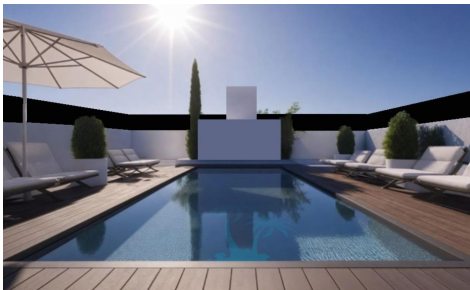

**New Build Bungalows in San Pedro del Pinatar €276,000**

2

2

69m<sup>2</sup>

16m<sup>2</sup>

New Build Bungalows in San Pedro del Pinatar â€“ Luxury and Nature by the Sea Prime Location Near Beaches and Nature Reserve Discover an exclusive residential complex of new build bungalows located in one of the most privileged areas of San Pedro del Pinatar, Murcia. Just 1. 8 km from the beaches of the Mediterranean Sea and only 500 metres from the protected Salinas y Arenales Regional Park, this development offers a unique lifestyle surrounded by nature, tranquillity and all essential services. The complex sits in a peaceful residential neighborhood facing a large park, with easy walking access to supermarkets, shops, cafés, the town centre, and the...(Ask for More Details!)