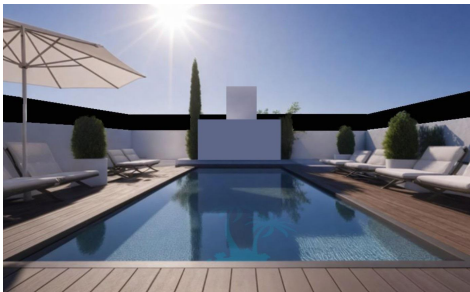

## New Build Bungalows in San Pedro del Pinatar €298,000

3

2

83m<sup>2</sup>

21m<sup>2</sup>

New Build Bungalows in San Pedro del Pinatar €€“ Luxury and Nature by the Sea Prime Location Near Beaches and Nature Reserve Discover an exclusive residential complex of new build bungalows located in one of the most privileged areas of San Pedro del Pinatar, Murcia. Just 1. 8 km from the beaches of the Mediterranean Sea and only 500 metres from the protected Salinas y Arenales Regional Park, this development offers a unique lifestyle surrounded by nature, tranquillity and all essential services. The complex sits in a peaceful residential neighborhood facing a large park, with easy walking access to supermarkets, shops, cafés, the town centre, and the...(Ask for More Details!)