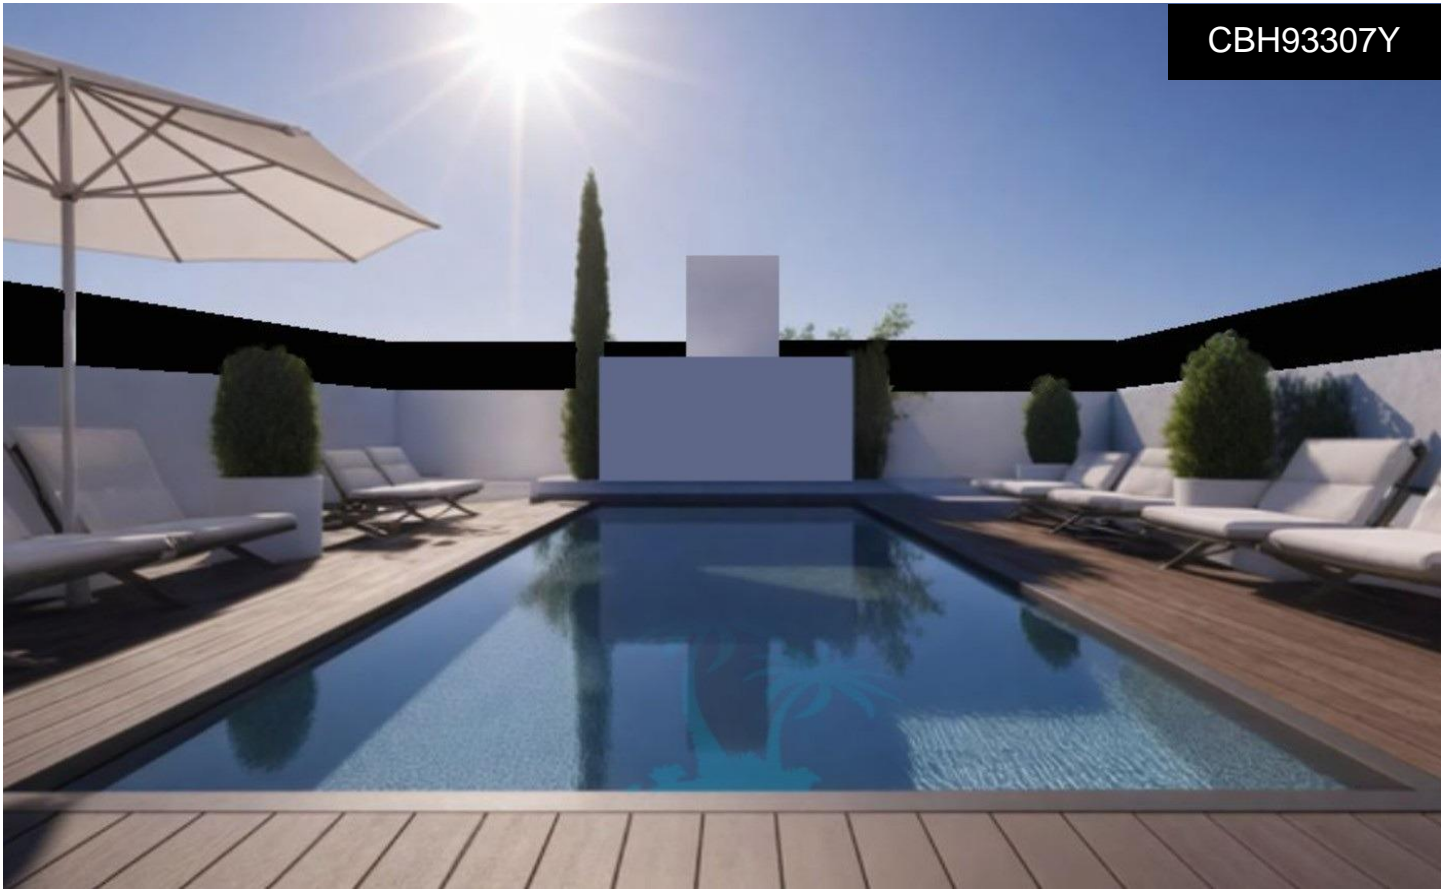

CBH93307Y

**New Build Bungalows in San Pedro del Pinatar €288,000**

2

2

70m<sup>2</sup>

N/A

New Build Bungalows in San Pedro del Pinatar â€“ Luxury and Nature by the Sea Prime Location Near Beaches and Nature Reserve Discover an exclusive residential complex of new build bungalows located in one of the most privileged areas of San Pedro del Pinatar, Murcia. Just 1. 8 km from the beaches of the Mediterranean Sea and only 500 metres from the protected Salinas y Arenales Regional Park, this development offers a unique lifestyle surrounded by nature, tranquillity and all essential services. The complex sits in a peaceful residential neighborhood facing a large park, with easy walking access to supermarkets, shops, cafés, the town centre, and the...(Ask for More Details!)