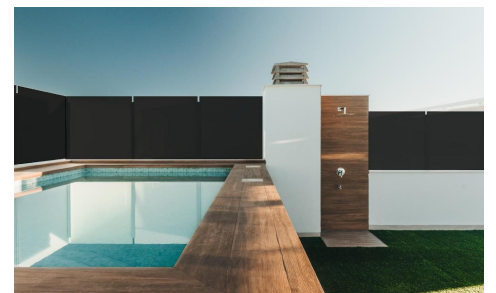

CBH24032G

**New Build Bungalows in San Pedro del Pinatar €304,000**

3

2

82m<sup>2</sup>

N/A

New Build Bungalows in San Pedro del Pinatar â€“ Luxury and Nature by the Sea Prime Location Near Beaches and Nature Reserve Discover an exclusive residential complex of new build bungalows located in one of the most privileged areas of San Pedro del Pinatar, Murcia. Just 1. 8 km from the beaches of the Mediterranean Sea and only 500 metres from the protected Salinas y Arenales Regional Park, this development offers a unique lifestyle surrounded by nature, tranquillity and all essential services. The complex sits in a peaceful residential neighborhood facing a large park, with easy walking access to supermarkets, shops, cafés, the town centre, and the...(Ask for More Details!)