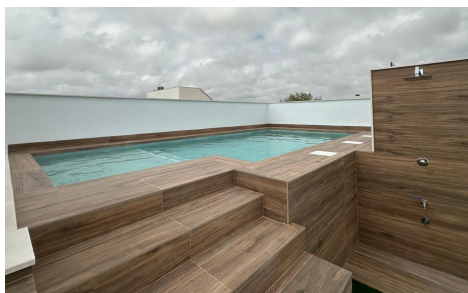

CBH24032G

**New Build Bungalows in San Pedro del Pinatar €304,000**

3

2

82m<sup>2</sup>

N/A

New Build Bungalows in San Pedro del Pinatar â€“ Luxury and Nature by the Sea Prime Location Near Beaches and Nature Reserve Discover an exclusive residential complex of new build bungalows located in one of the most privileged areas of San Pedro del Pinatar, Murcia. Just 1. 8 km from the beaches of the Mediterranean Sea and only 500 metres from the protected Salinas y Arenales Regional Park, this development offers a unique lifestyle surrounded by nature, tranquillity and all essential services. The complex sits in a peaceful residential neighborhood facing a large park, with easy walking access to supermarkets, shops, cafés, the town centre, and the...(Ask for More Details!)