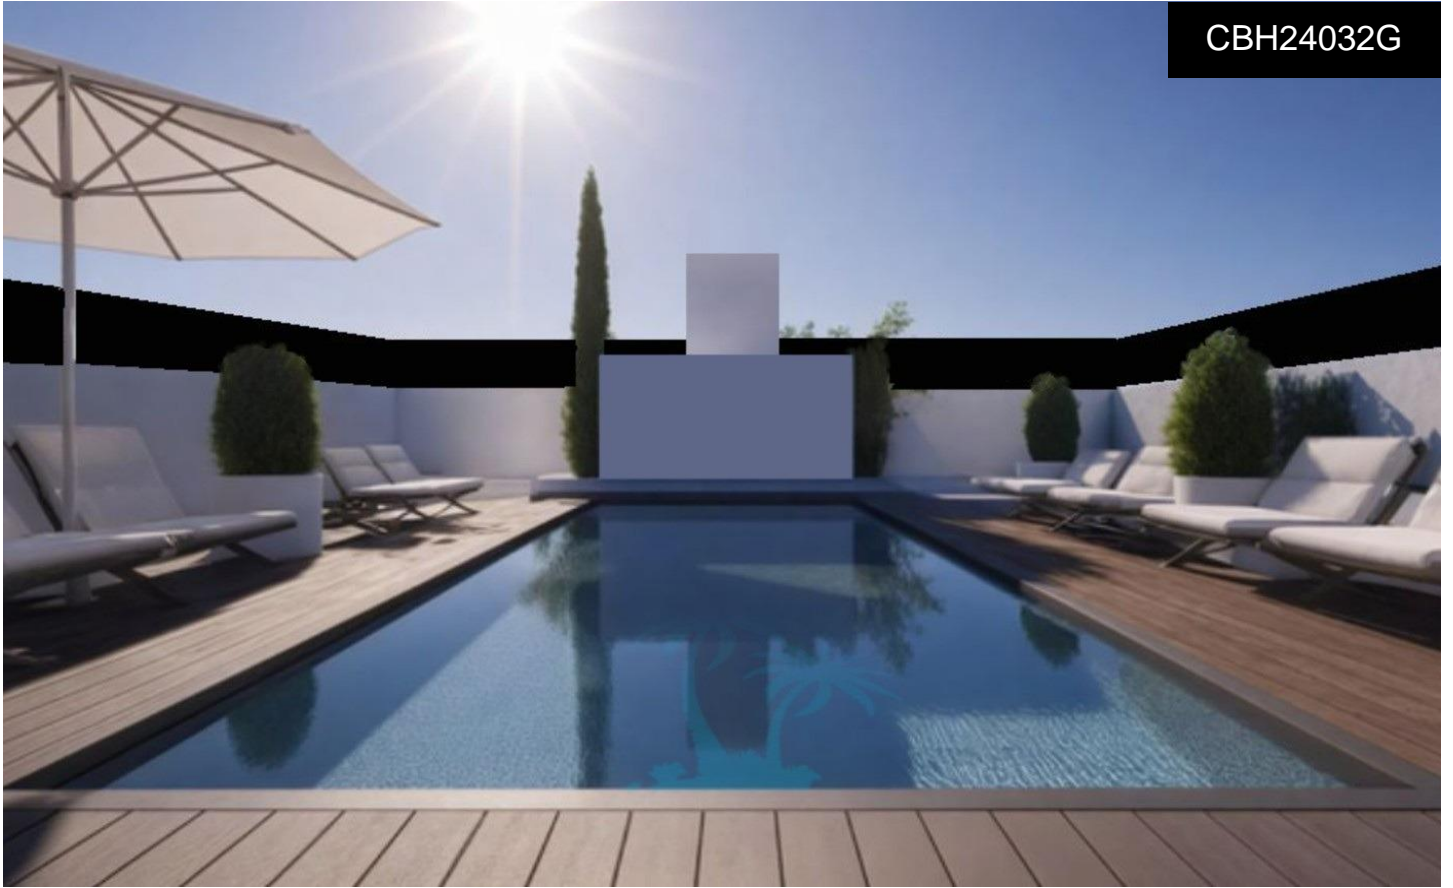

CBH24032G

**New Build Bungalows in San Pedro del Pinatar €304,000**

3

2

82m<sup>2</sup>

N/A

New Build Bungalows in San Pedro del Pinatar â€“ Luxury and Nature by the Sea Prime Location Near Beaches and Nature Reserve Discover an exclusive residential complex of new build bungalows located in one of the most privileged areas of San Pedro del Pinatar, Murcia. Just 1. 8 km from the beaches of the Mediterranean Sea and only 500 metres from the protected Salinas y Arenales Regional Park, this development offers a unique lifestyle surrounded by nature, tranquillity and all essential services. The complex sits in a peaceful residential neighborhood facing a large park, with easy walking access to supermarkets, shops, cafés, the town centre, and the...(Ask for More Details!)