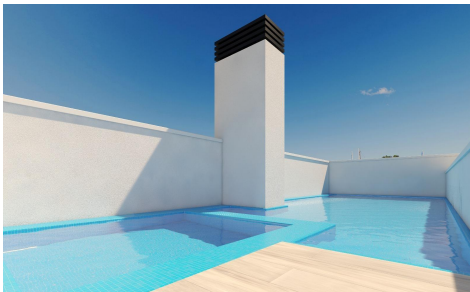

CBH88616S

New Build Apartments in Torrevieja, Just 150m from Playa del Cura Prime Location in Torrevieja, Close to Beaches and Amenities Experience coastal living at its best with these brand-new apartments and penthouses in Torrevieja, located a mere 150 meters from Playa del Cura. These exclusive residences are nestled in a vibrant neighborhood with all essential amenities within reach, including shops, restaurants, and cafes. Perfectly positioned on Spain's Costa Blanca, Torrevieja offers residents a Mediterranean climate and relaxed lifestyle with easy access to both Alicante Airport (45 km) and Murcia Airport (65 km). Modern Design with Spacious Layouts and Quality Finishes This new residential complex consists...(Ask for More Details!)

3

2

96m²

N/A

New Build Apartments in Torrevieja, Just 150m from Playa del Cura Prime Location in Torrevieja, Close to Beaches and Amenities Experience coastal living at its best with these brand-new apartments and penthouses in Torrevieja, located a mere 150 meters from Playa del Cura. These exclusive residences are nestled in a vibrant neighborhood with all essential amenities within reach, including shops, restaurants, and cafes. Perfectly positioned on Spain's Costa Blanca, Torrevieja offers residents a Mediterranean climate and relaxed lifestyle with easy access to both Alicante Airport (45 km) and Murcia Airport (65 km). Modern Design with Spacious Layouts and Quality Finishes This new residential complex consists...(Ask for More Details!)