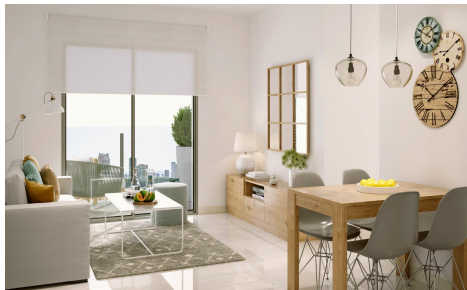

CBH30378Q

New Build Apartments in Torrevieja, Just 150m from Playa del Cura Prime Location in Torrevieja, Close to Beaches and Amenities Experience coastal living at its best with these brand-new apartments and penthouses in Torrevieja, located a mere 150 meters from Playa del Cura. These exclusive residences are nestled in a vibrant neighborhood with all essential amenities within reach, including shops, restaurants, and cafes. Perfectly positioned on Spain's Costa Blanca, Torrevieja offers residents a Mediterranean climate and relaxed lifestyle with easy access to both Alicante Airport (45 km) and Murcia Airport (65 km). Modern Design with Spacious Layouts and Quality Finishes This new residential complex consists...(Ask for More Details!)

3

2

98m²

N/A

New Build Apartments in Torrevieja, Just 150m from Playa del Cura Prime Location in Torrevieja, Close to Beaches and Amenities Experience coastal living at its best with these brand-new apartments and penthouses in Torrevieja, located a mere 150 meters from Playa del Cura. These exclusive residences are nestled in a vibrant neighborhood with all essential amenities within reach, including shops, restaurants, and cafes. Perfectly positioned on Spain's Costa Blanca, Torrevieja offers residents a Mediterranean climate and relaxed lifestyle with easy access to both Alicante Airport (45 km) and Murcia Airport (65 km). Modern Design with Spacious Layouts and Quality Finishes This new residential complex consists...(Ask for More Details!)