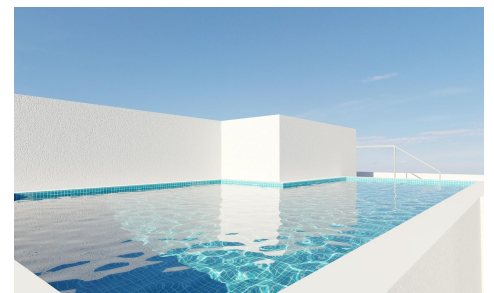

**New Build Apartments in Torrevieja Just 400 m from Playa del Cura €239,000**

2

2

85m<sup>2</sup>

N/A

New Build Apartments in Torrevieja Just 400 m from Playa del Cura Prime Location in the Heart of Torrevieja Discover these brand new apartments and penthouses in one of the most sought after areas of Torrevieja, only 400 m from Playa del Cura and just 150 m from the seafront promenade. Located in the city centre, this vibrant neighborhood offers all essential services within walking distance, including supermarkets, shops, restaurants, cafes and public transport. Torrevieja is a well known coastal city on the Costa Blanca, famous for its mild Mediterranean climate, lively atmosphere and year round lifestyle by the sea. Modern Apartments with Spacious Layouts This exclusive...(Ask for More Details!)